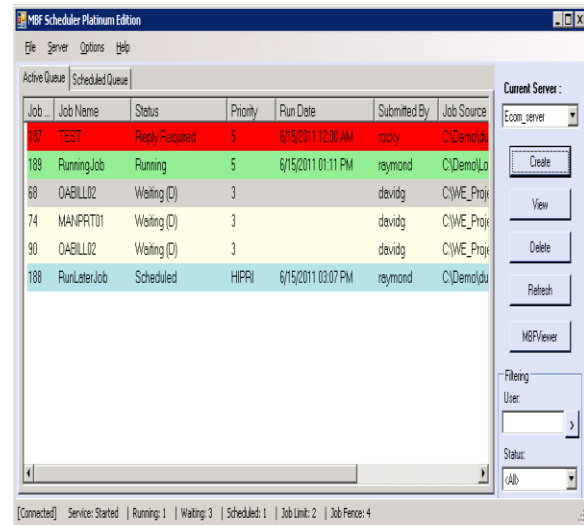

MAINFRAME STYLE FEATURES

Does the basic Windows scheduler crumble when you attempt to coordinate hundreds of batch jobs? With mainframe-style features in MBF-Scheduler that can't happen. You can automate daily, weekly and monthly processes, control job sequences with complex job linking, create, update and delete jobs, leverage job queues, input priorities, job fences and job limits. Make use of command line features such as variables and loops. Generate command variables and inline date input, making it easy to convert existing batch jobs and to feed data to applications expecting to read input parameters. MBF-Scheduler lets you manage Windows jobs the way you would manage mainframe jobs.

HEAR IT FROM OUR CUSTOMERS

"What has set MB Foster and MBF Scheduler apart from its competitors and competing products is the MB Foster team's responsiveness."

- **Terry Simpkins, Director Business Systems, Measurement Specialty Inc.,**

KEY BENEFITS

- Eliminate manual process
- Kick-off and monitor jobs on other Windows servers
- Run hundreds of jobs a day without failure
- Discover which jobs finished and which did not after a server crash
- Automatic email notification on success or failure
- View job Stdlists during and after running

SYSTEM REQUIREMENTS

Windows Server 2003 or higher O/S:

- Minimum 2GB RAM and 200GB Disk

GET IN TOUCH

Email: sales@mbfoster.com

Web: mbfoster.com/contact-us

Phone: 1-800-ANSWERS

MB FOSTER ASSOCIATES LIMITED

1-800-ANSWERS | WWW.MBFOSTER.COM